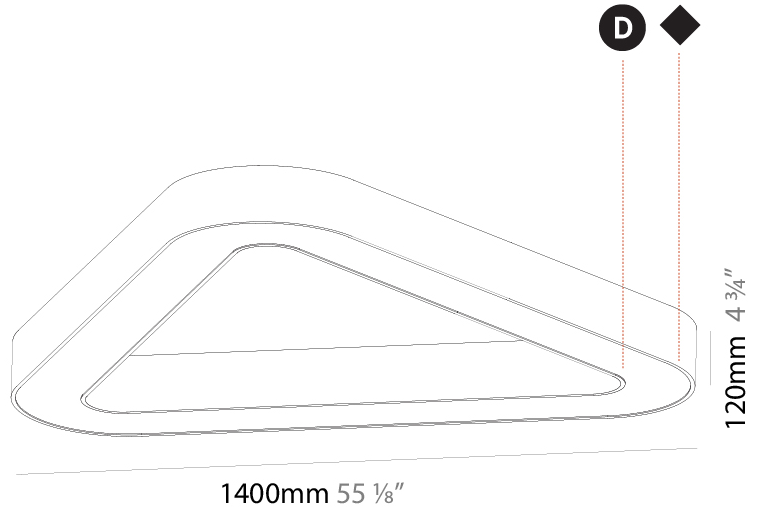

GENERAL

Series: Glorious
Subseries: Glorious Victory
Brand: Prolicht
Division: Architectural
Mounting Type: Surface
Mounting Location: Ceiling
Subcategory: Ambient

PHYSICAL

Shape: Abstract
Length (mm): 1400
Length (in): 55 1/8
Width (mm): 1400
Width (in): 55 1/8
Height (mm): 120
Height (in): 4 3/4
Light Distribution: Direct
Weight (kg): 15.2
Weight (lbs): 33.51
Diffuser: PMMA - Opal or Micro-Prism
Fixture Finish: SSR / BKV / CWI / CRY / HAB / LAG / UFT / ITA / RUA / RUR / MIC / FTG / MYG / TWT / LOD / PUS / FRO / FUP / KIA / POP / BLS / SPG / MEY / GOH / GUM / CHC / COM / ABZ / JAG / OBR / MOS / ROR
Fixture Material: Aluminum

ELECTRICAL

Lamp Type: LED (Zhaga Standard)
Input Wattage (W): 60
Total Output Wattage (W): 48 / 38.4 (3500K)
Dimming: Non-Dimming / Phase Dimming (120Vac only) / 0-10V Dimming
Driver Included: Yes
Driver Location: Integrated
Driver Type: Constant Current - 120 / 277Vac
Driver Class: Class 2
Input Voltage (V): 120 - 277
Constant Current (MA): 350 / 1200 (3500K)

LED

Color Temperature (°K): 3000 / 3500 / 4000
Max. Delivered Lumen (lm): 5540 / 5733 / 5850
CRI: >80 CRI
Efficiency (%): 65
Lamp Life (hrs): 50000

OPTICAL

RATINGS AND CERTIFICATIONS

Certified By: Certified for North American Standards
IP rating: IP20